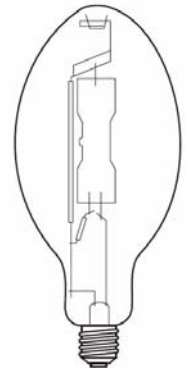

## Control Gear

Ballast + Ignitor

## Physical Data

Base:	E40
Bulb:	ED120
Bulb Diameter:	120mm
Max. Overall Length (MOL):	292mm
Light Centre Length (LCL):	178mm
Max. Base Temperature (°C):	210
Max. Bulb Temperature (°C):	400
Fixture Type:	Enclosed Rated E40