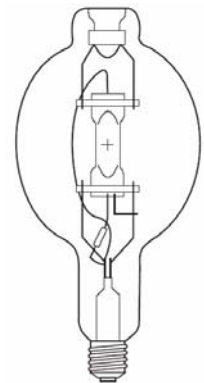

ED Type Metal Halide Lamp

Control Gear

Ballast+Ignitor

Performance Data

Wattage:	1000Watt
Initial lumens:	80000 Lm
Efficiency:	80 Lm/W
Mean lumens:	86000 Lm
Avg. Life:	15000 Hrs
Correlated Color Temperature K (CCT):	4000 K
Color Rendering Index (CRI) or (Ra):	65 Ra
Oper.Pos:	U
Finish:	Clear

Physical Data

Base:	E40
Bulb:	BT180
Bulb Diameter:	180mm
Max. Overall Length (MOL):	391mm
Light Centre Length (LCL):	241mm
Max. Base Temperature (°C):	210
Max. Bulb Temperature (°C):	430
Fixture Type:	Enclosed Rated E40