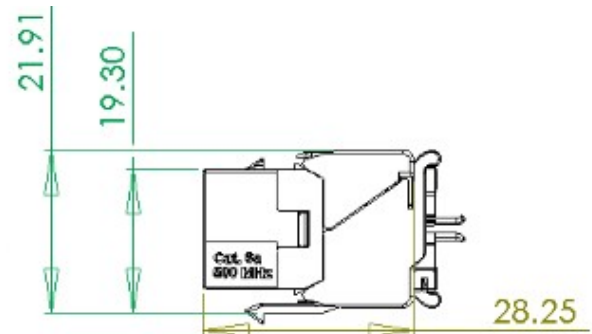

TECHNICAL PROPERTIES

IDC :	Bronze + Platine / Cu + SnPb 80μ
Solid and flexible wires	AWG 26 to AWG 23
Maximum insulation diameter :	1.3 mm
Maximum cable diameter :	8.5mm
Contacts :	Bronze, Platine Ni and Au 1.2μm
Body	Polycarbonate
Color code	568 B

ELECTRICAL PROPERTIES

Contact resistance :	< 20 mΩ IEC 60512-2-1 Test 2a
Input/Output resistance :	< 200mΩ IEC 60512-2-1 Test 2a
Insulation resistance :	> 500MΩ @100V DC IEC 60512-3-1 Test 3a
Voltage :	> 1000V DC contact to contact (IEC 60512-4-1 Test 4a Method A)
Insertion cycle :	> 1000
Operating voltage :	< 72V DC
Capacity of power :	< 30W
Operating Temperature :	-40°C to +70°C

LK6NBTL

Unshielded CAT6 tool less RJ45 modular jack - Link+ range

3D DRAWINGS

ORDERING INFORMATION

P/N	DESCRIPTION	PACKING
LK6NBTL8	Unshielded CAT6 RJ45 modular jack Link+ range	8

Individual polybag
Weight 9g