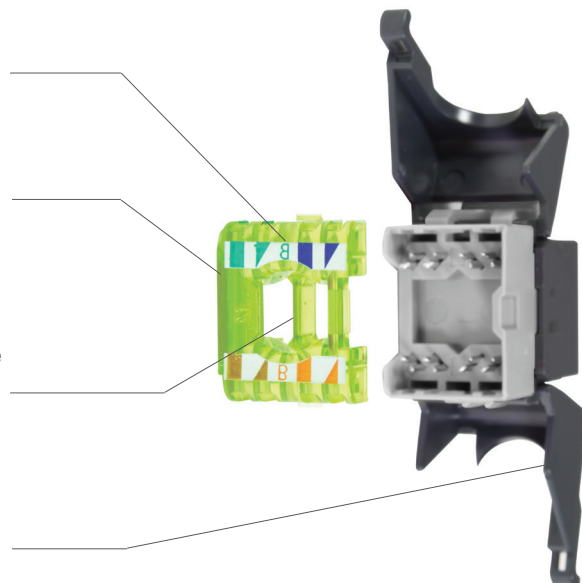

LK6NBTL

Unshielded CAT6 tool less RJ45 modular jack - Link+ range

Benefits ⁺

- Tool less CAT6 UTP RJ45 modular jack
- Link compliant
- Low depth

Wiring cap offering color code TIA 568B

Translucent wiring cap to facilitate the visual cabling inspection

Termination through a wiring cap equipped with an insert to facilitate the wire management and reduce the untwisted length : optimisation of the NEXT

Two wings to offer a simple connector locking (no loose part)

LK6NBTL

Unshielded CAT6 tool less RJ45 modular jack - Link+ range

PERFORMANCES

CONNECTOR	SYSTEM
IEC 60603-7-4 CAT6	TIA 568-C.2 CAT6
FCC Part 68 subpart F	ISO 11801 Ed2.2 Class E
TIA 570-B	EN 50173-1
UL 18663	IEEE 802.3af & at (PoE / PoEP)

TECHNICAL PROPERTIES

IDC :	Bronze + Platine / Cu + SnPb 80μ
Solid and flexible wires	AWG 26 to AWG 23
Maximum insulation diameter :	1.3 mm
Maximum cable diameter :	8.5mm
Contacts :	Bronze, Platine Ni and Au 1.2μm
Body	Polycarbonate
Color code	568 B