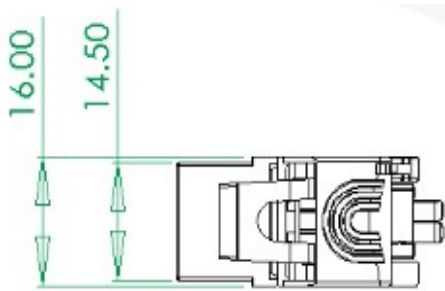

TECHNICAL PROPERTIES

IDC :	Bronze + Platine / Cu + SnPb 80μ
Solid and flexible wires	AWG 26 to AWG 23
Maximum insulation diameter :	1.3 mm
Maximum cable diameter :	8.5mm
Contacts :	Bronze, Platine Ni and Au 1.2μm
Body	Polycarbonate
Color code	568 B

ELECTRICAL PROPERTIES

Contact resistance :	< 20 mΩ IEC 60512-2-1 Test 2a
Input/Output resistance :	< 200mΩ IEC 60512-2-1 Test 2a
Insulation resistance :	> 500MΩ @100V DC IEC 60512-3-1 Test 3a
Voltage :	> 1000V DC contact to contact (IEC 60512-4-1 Test 4a Method A)
Insertion cycle :	> 1000
Operating voltage :	< 72V DC
Capacity of power :	< 30W
Operating Temperature :	-40°C to +70°C

LK6NBTL

Unshielded CAT6 tool less RJ45 modular jack - Link+ range

3D DRAWINGS

ORDERING INFORMATION

P/N	DESCRIPTION	PACKING
LK6NBTL8	Unshielded CAT6 RJ45 modular jack Link+ range	8

Individual polybag
Weight 9g