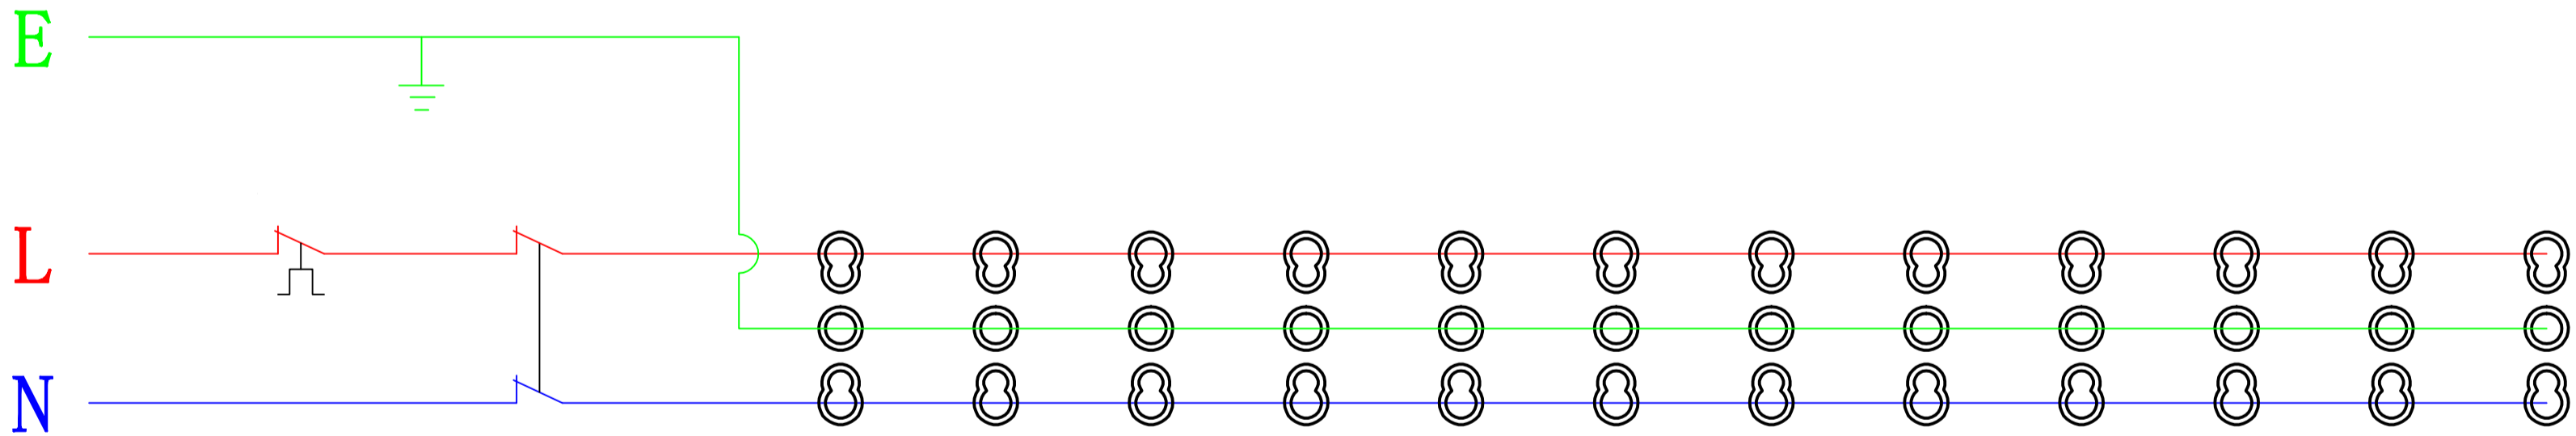

595049

19" PDU,Italy type,12 ports
with switch ,
with overload protector