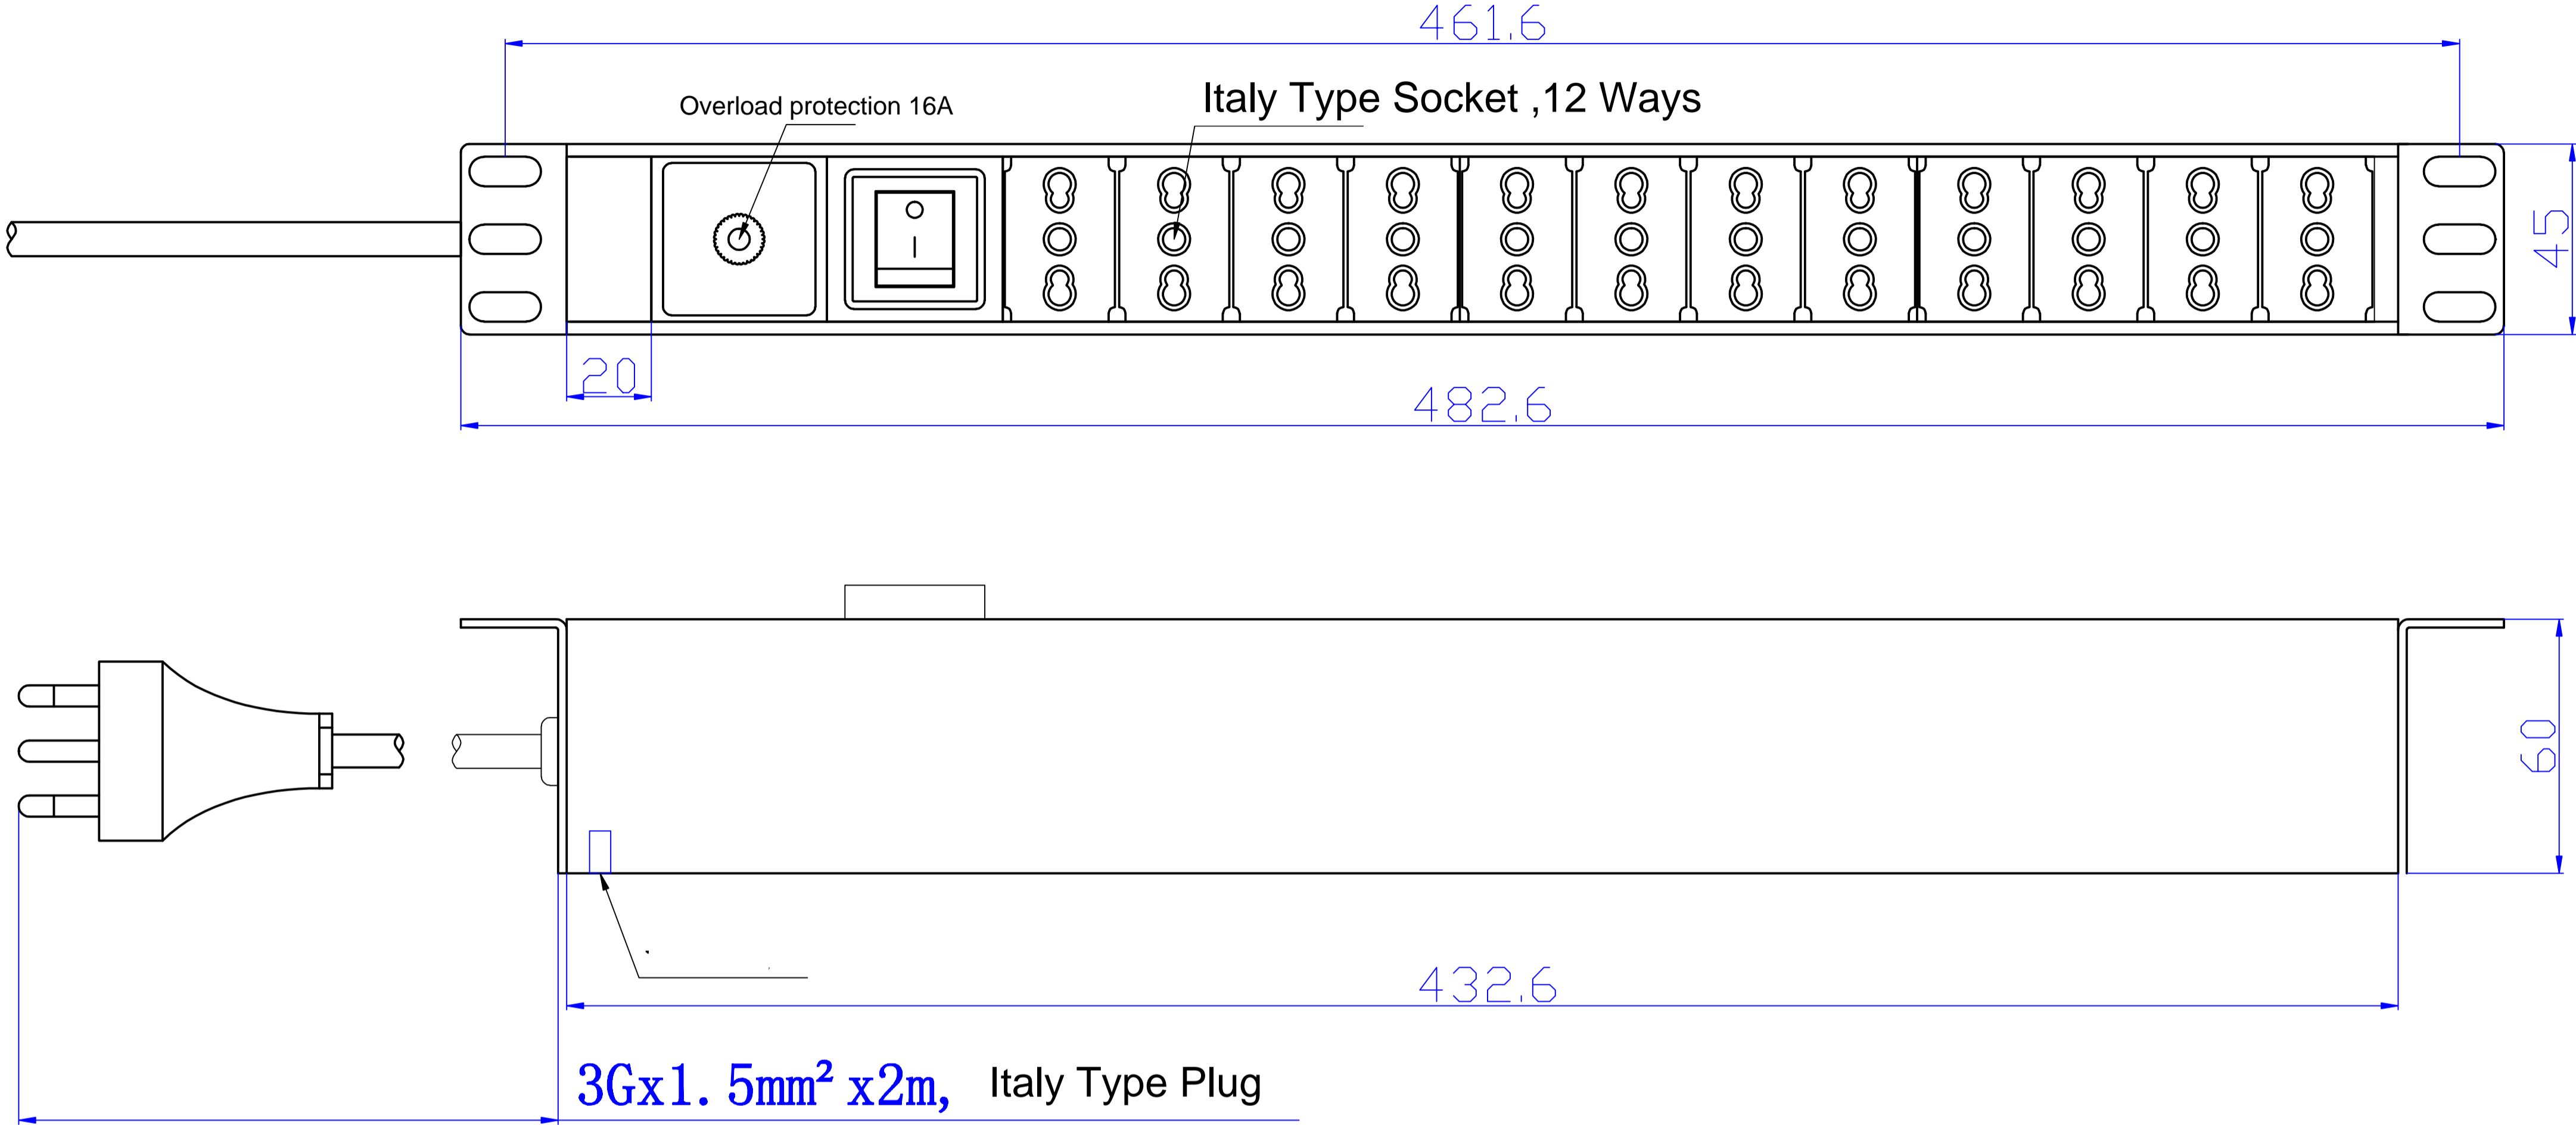

595049

19" PDU,Italy type,12 ports
with switch ,
with overload protector